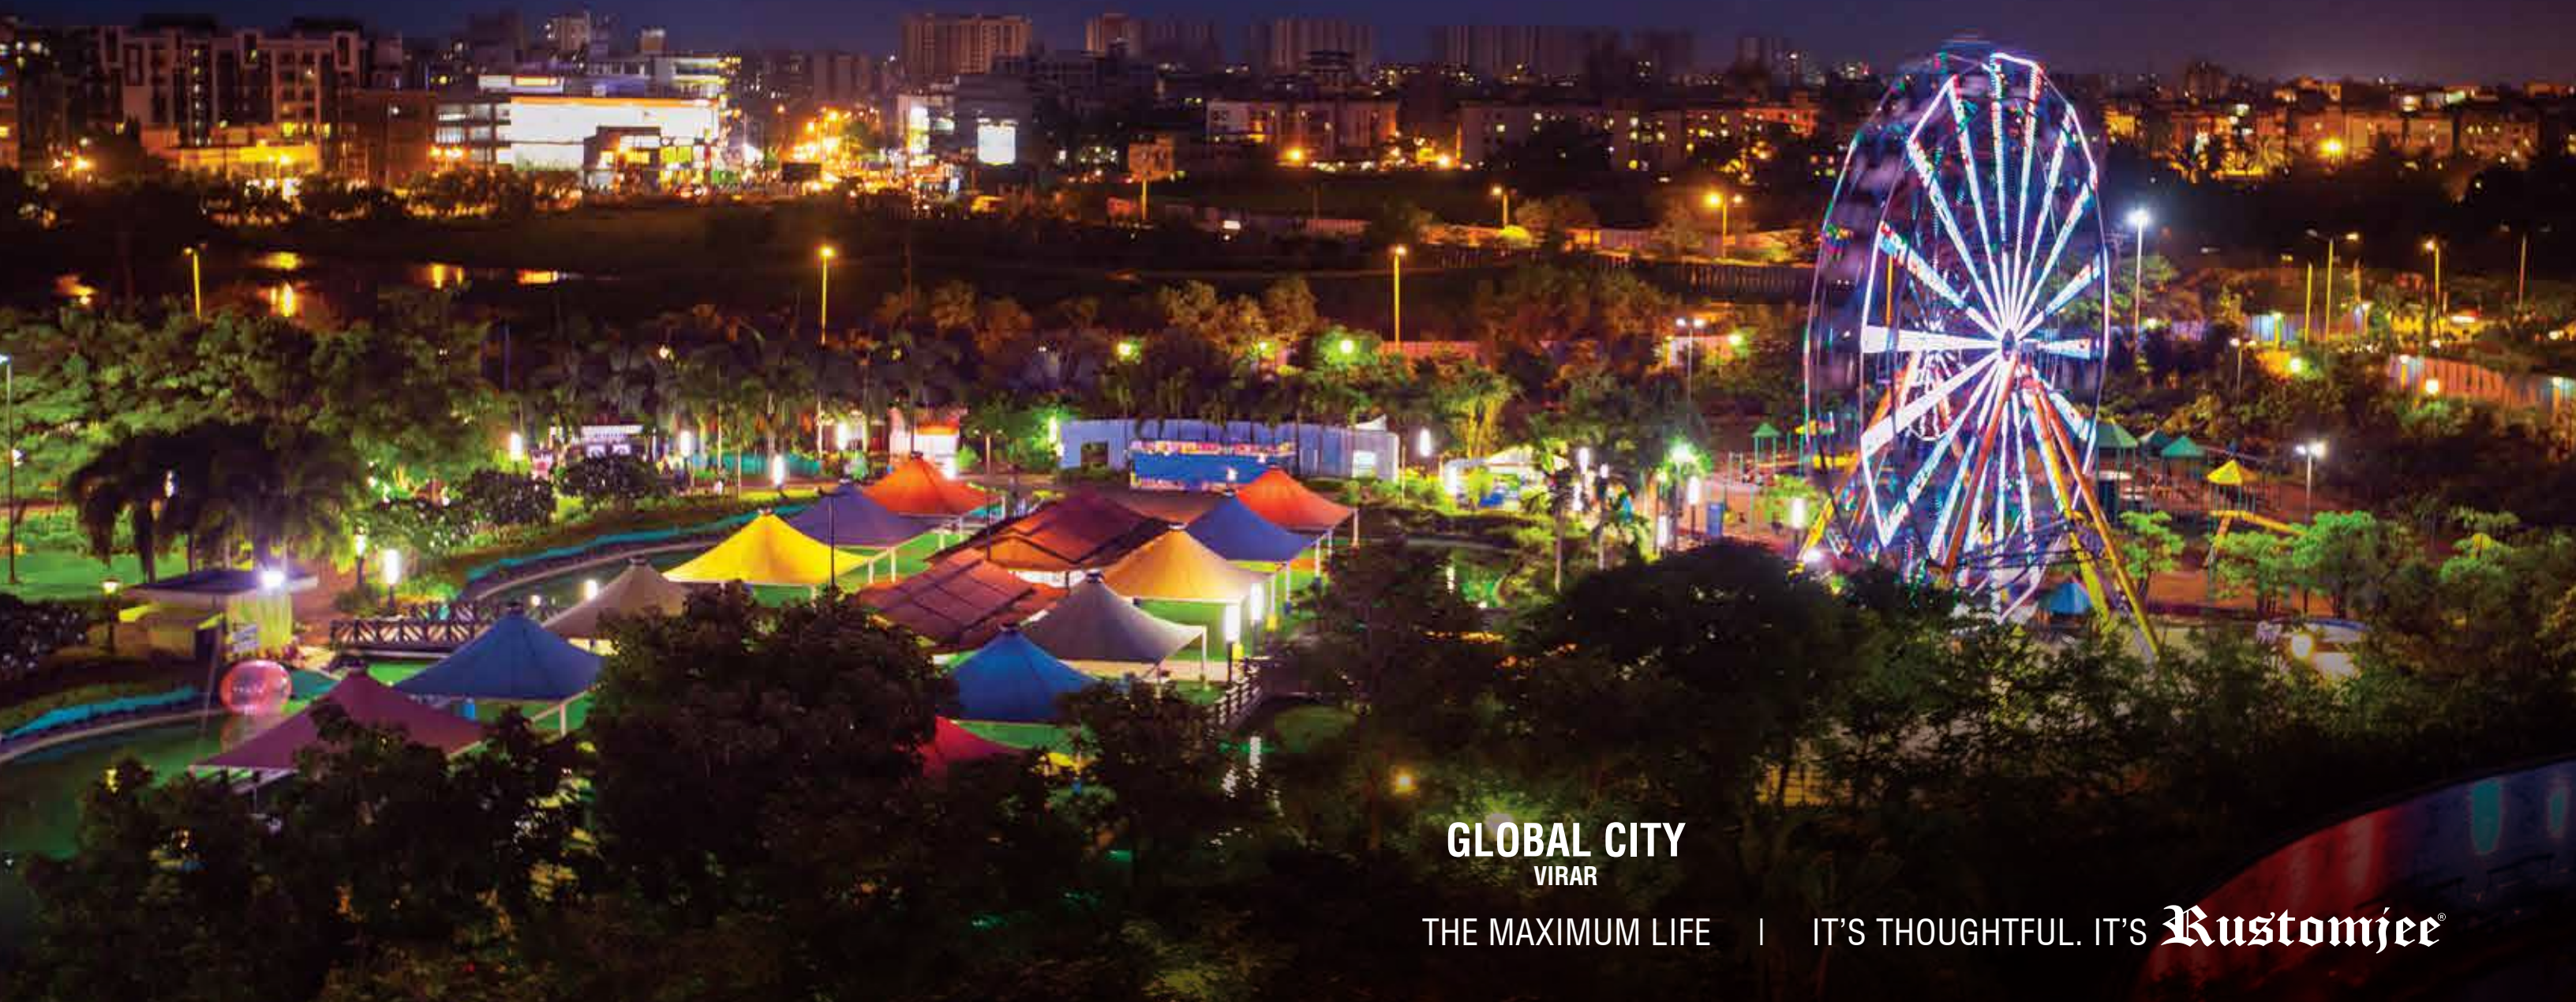

LIFE HERE
POSES SOME SERIOUS
QUESTIONS:
LIKE, HOW MUCH FUN
IS TOO MUCH FUN?

GLOBAL CITY
VIRAR

THE MAXIMUM LIFE | IT'S THOUGHTFUL. IT'S **Kustomjee**[®]

WHY MOVE TO GLOBAL CITY? ASK YOURSELF, WHY NOT?

- 200+ ACRE SELF-SUFFICIENT TOWNSHIP
- ONLY 10 MINUTES AWAY FROM VIRAR STATION
- 1 & 2 BHK HOMES
- 5000+ HAPPY FAMILIES
- RUSTOMJEE CAMBRIDGE INTERNATIONAL SCHOOL
- 12 ACRE YAZOO PARK
- SIDDHIVINAYAK TEMPLE
- RETAIL SPACES
- 2.35 LAC SQ. FT. CONSTRUCTED CLUBHOUSE
- 3 SEWAGE TREATMENT PLANTS
- 70-METER WIDE ROADS INSIDE THE TOWNSHIP