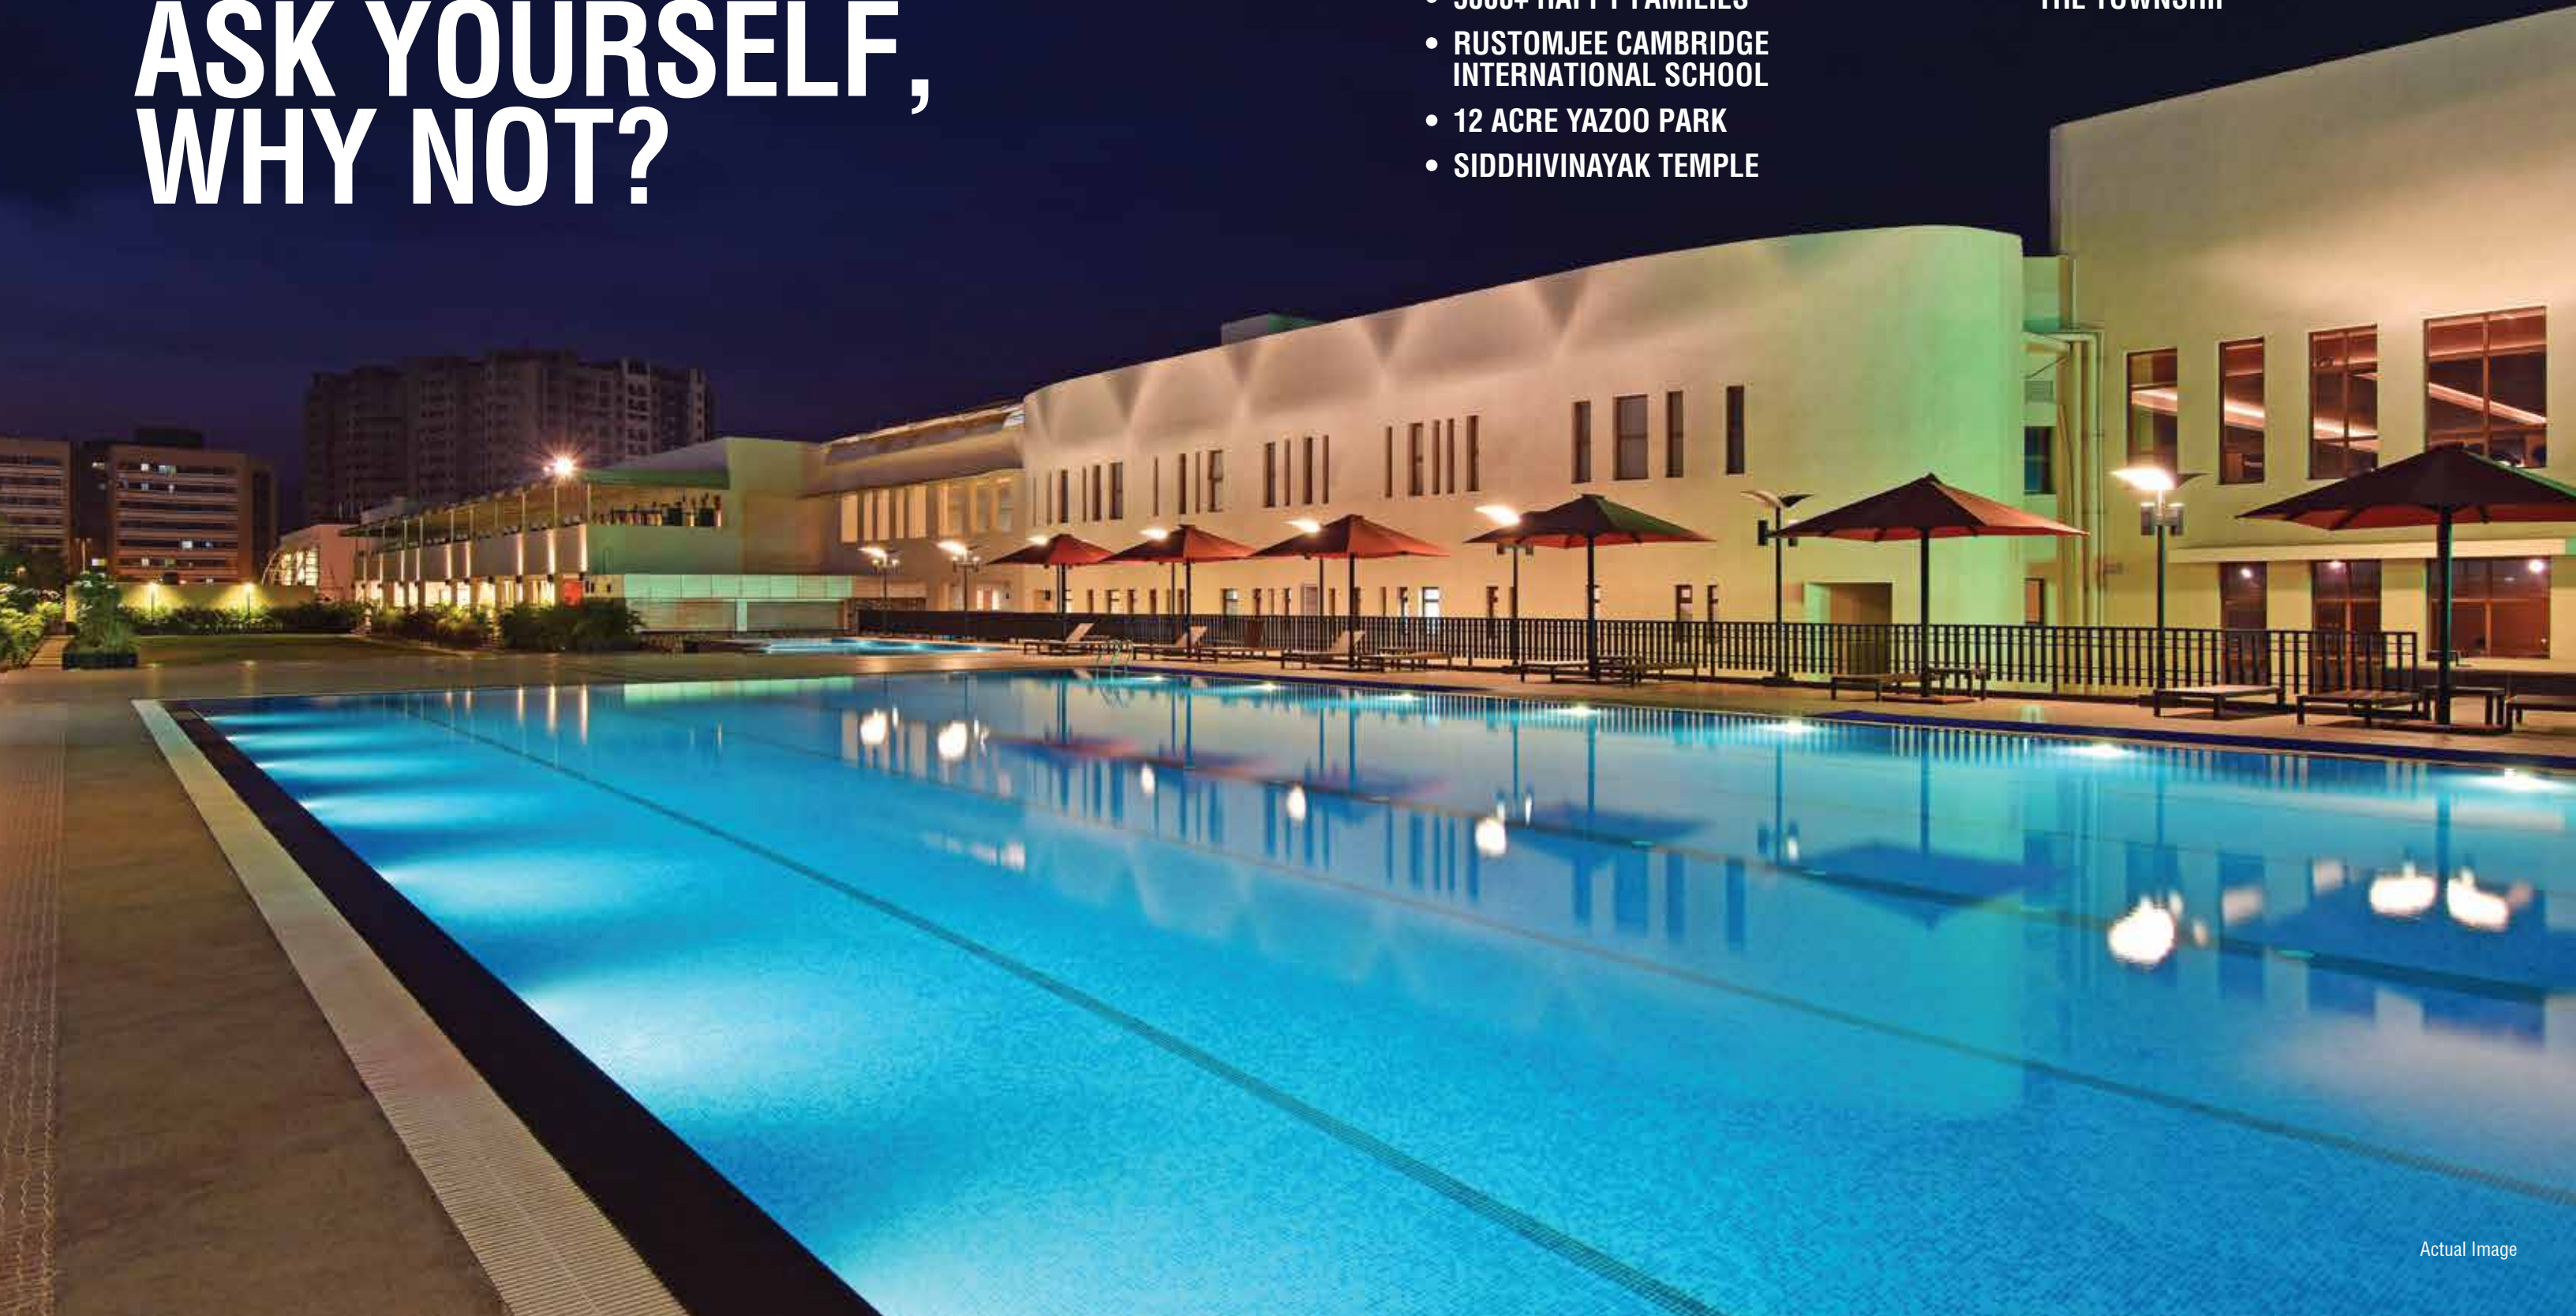

WHY MOVE TO GLOBAL CITY? ASK YOURSELF, WHY NOT?

- 200+ ACRE SELF-SUFFICIENT TOWNSHIP
- ONLY 10 MINUTES AWAY FROM VIRAR STATION
- 1 & 2 BHK HOMES
- 5000+ HAPPY FAMILIES
- RUSTOMJEE CAMBRIDGE INTERNATIONAL SCHOOL
- 12 ACRE YAZOO PARK
- SIDDHIVINAYAK TEMPLE
- RETAIL SPACES
- 2.35 LAC SQ. FT. CONSTRUCTED CLUBHOUSE
- 3 SEWAGE TREATMENT PLANTS
- 70-METER WIDE ROADS INSIDE THE TOWNSHIP